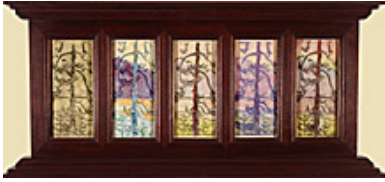

Signed lower left.

160508

MAYHEW, NELL BROOKER.

Eucalyptus Grove, c 1915

30 x 14 inches | Etched monotype.

Signed lower left.

114214

MAYHEW, NELL BROOKER.