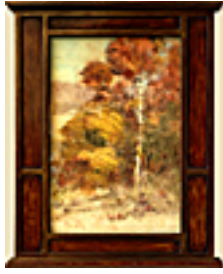

113865

MAYHEW, NELL BROOKER.

Lone Fall Tree,

18 x 12 inches | Etched monotype.