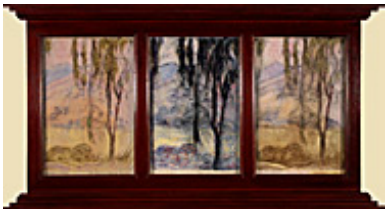

Evensong,

15.25 x 32.5 inches | Etched

Signed.

114683

MAYHEW, NELL BROOKER.

Bushes by Lake (Triptych), n.d.

14 x 36 inches | Etched monotype.

113494