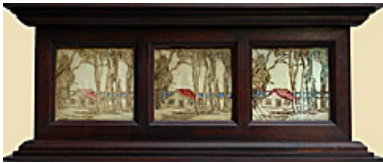

113860

MAYHEW, NELL BROOKER.

Villa Apartments, Circa 1920

7 x 3.75 inches | Etched monotype

149846

MAYHEW, NELL BROOKER.

Peace - triptych, Circa 1915.

6.25 x 6.5 inches | Etched