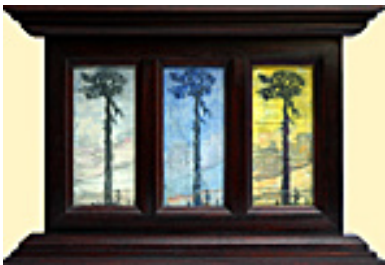

114025

MAYHEW, NELL BROOKER.

Only God can Make a Tree (Triptych), circa 1905

22.25 x 35 inches | Etched

Signed