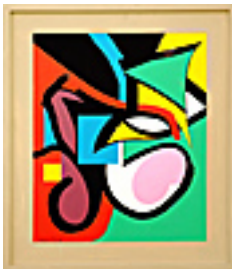

152407

GORDIN, SIDNEY.

Rope painting #1,

15.25 x 12.25 inches | Mixed media

Unsigned.

152410

GORDIN, SIDNEY.

Rope painting #4,

Initialed

157634

GORDIN, SIDNEY.

Drawing #61, c. 1943

5.75 x 4 inches | Pencil on paper

Signed lower left

157635

GORDIN, SIDNEY.

Drawing #57, c. 1943

4.5 x 4.375 inches | Pencil on paper

Signed lower left

151659

GORDIN, SIDNEY.

3-91, 1991

19.5 x 16.5 inches | Acrylic on board.

Signed lower left.