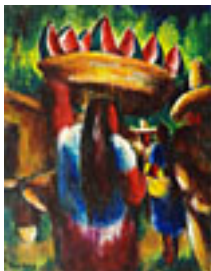

151215

NOT FOR SALE

LUTZ, DAN.

Evening Conversation, 1966

30 x 36 inches | Oil on canvas

Signed lower left

159223

NOT FOR SALE