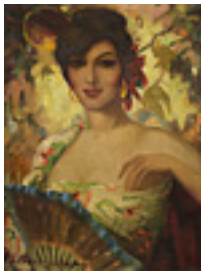

160108

JACKMAN, THEODORE.

Senorita, c. 1920s

16 x 12 inches | Oil on canvas

Signed lower left