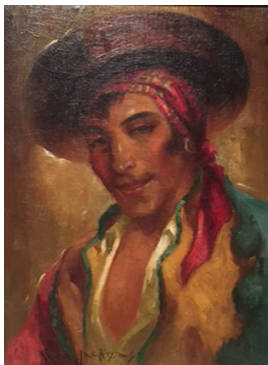

La Bamba, c. late 1940s

51 x 39 inches | Oil on canvas

Signed lower right

160107

JACKMAN, THEODORE.

La Fiesta, c. 1920s

36 x 42 inches | Oil on canvas

Signed lower left

160104

JACKMAN, THEODORE.

Caballero, c. 1920s

36 x 24 inches | Oil on canvas

Signed lower right

160106

JACKMAN, THEODORE.

Fan Dance, c. 1920s

36 x 42 inches | Oil on canvas

Signed lower right

160108

JACKMAN, THEODORE.

Senorita, c. 1920s

16 x 12 inches | Oil on canvas

Signed lower left

160182

JACKMAN, THEODORE.

Fiesta Californio., c. 1920s

16 x 12 inches | Oil on canvas

Signed lower center

151058

KELSEY, RICHMOND IRWIN.

Pirates at the Dock, c. 1935

30 x 40 inches | Oil on canvas