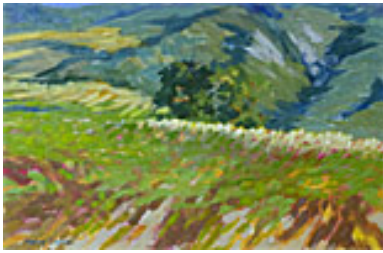

Signed

**160143**

LOPEZ, MANNY.

Morning Foothills,

12 x 10 inches | Oil on canvas

Signed

**160144**

MITCHELL, WILLIAM.