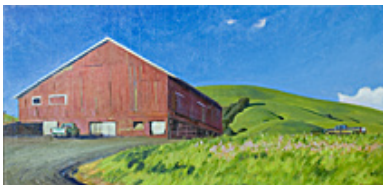

160150

TELLO, ARTURO.

The Red Barn,

12 x 20 inches | Oil on panel

Signed