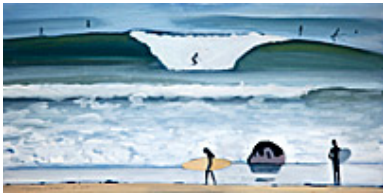

28 x 22 inches | Oil on canvas.

Signed lower right.

150551

PITCHER, HANK.

Lifeguard at Leadbetter, 2006

42 x 54 inches | Oil on canvas over

Signed lower right.

154800