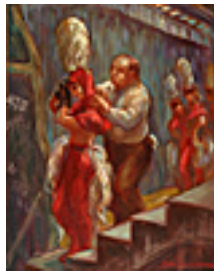

Signed lower left

158607

FRANCIS, JON.

Happy Hour, 2014

12 x 12 inches | Oil on canvas

Signed

149492

FREEMAN, DON.