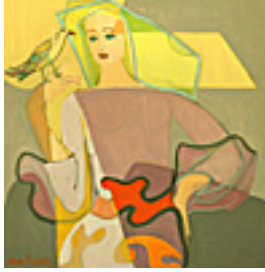

107161

FISHER, ANYA.

Woman with Bird,

30 x 30 inches | Oil on canvas

Signed lower left