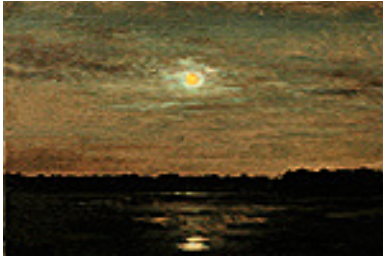

153559

DE FOREST, LOCKWOOD.

Moonlight Over Bay with Reflection, ND

9.125 x 12.125 inches | Oil on canvas

Unsigned