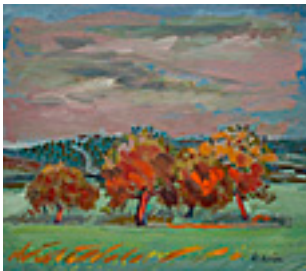

159208

ABBOTT, MEREDITH BROOKS.

Pomegranates, 2014

18 x 24 inches | Oil on canvas

Signed lower right.

159152

ABBOTT, MEREDITH BROOKS.

From the Botanic Garden, 2014

18 x 24 inches | Oil on canvas

Signed lower right.

149199

ALDRIN, ANDERS.

Landscape (Orange blades of grass in foreground),

16.25 x 18.75 inches | Oil on

Signed lower right

149552