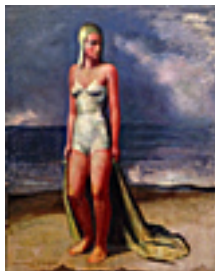

159158

HARCOFF, LYLA MARSHALL.

Bathing Girl, c. 1930s.

21.25 x 17 inches | Oil on linen.

Signed lower left