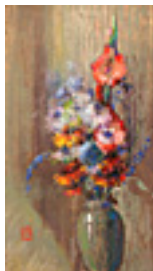

155196

DABO, LEON.

Arc-En-Ciel, c 1916

17.5 x 9.75 inches | Pastel on paper

Signed lower left