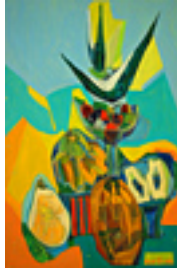

107797

FISHER, ANYA.

Reclining Woman in Cubist Form and Colors,

36 x 48 inches | Oil on canvas

Signed lower left

107783

FISHER, ANYA.

Islands in Kaleidoscope Colors, c. 1980

24 x 36 inches | Oil on canvas

Signed lower right

107773

FISHER, ANYA.

Vertical Abstract Still Life with Violet Background,

40 x 30 inches | Oil on canvas

Signed lower right

107721

FISHER, ANYA.

Female Nude with Orange, Mauve and Lime

36 x 36 inches | Oil on canvas.

Signed right center.

107735

FISHER, ANYA.

Reclining Female Nude with Pink, Green, and Yellow

36 x 36 inches | Oil on canvas.

Signed lower center.

107776

FISHER, ANYA.

Bowls of Fruit and Bird of Paradise,

36 x 24 inches | Oil on canvas.

Signed lower right.

107141

FISHER, ANYA.