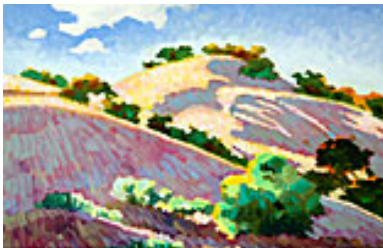

155026

GOWEN, ROBIN.

Cascading Grasses, 2010

12 x 18 inches | Oil on board

Signed lower right