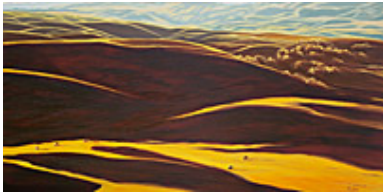

Signed lower right

156315

GOWEN, ROBIN.

Solitary Walk, Granite Mountain Morning, 2000

24 x 36 inches | Oil on panel

Signed lower right

155018

GOWEN, ROBIN.

San Luis Obispo County, 2011

24 x 36 inches | Oil on canvas

Signed lower right

155039

GOWEN, ROBIN.

Late Season Hills, Hills and Hills, 2011

24 x 48 inches | Oil on board

Signed lower right