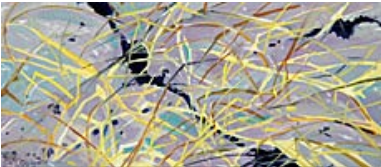

155027

GOWEN, ROBIN.

The Field Itself, 2009

4.375 x 10 inches | Oil on board

Signed lower left