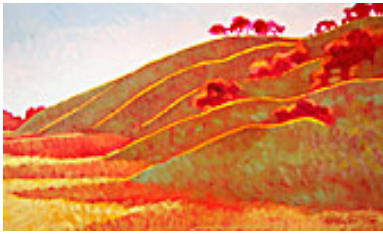

Modoc Morning, 2009

12 x 16 inches | Oil on board

Signed lower right

155045

GOWEN, ROBIN.

Spurge and Mustard, 2011

16 x 10 inches | Oil on board

Signed lower right