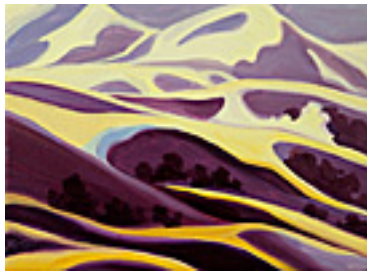

155038

GOWEN, ROBIN.

Hard Afternoon Light "Zabriski", 2011

6 x 8 inches | Oil on board

Signed lower left