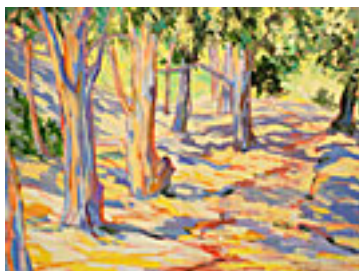

Signed lower right

155044

GOWEN, ROBIN.

Scarlet Pimpernel and Plantain at My Feet, 2011

11.75 x 18 inches | Oil on board

Signed lower right

155469

GOWEN, ROBIN.