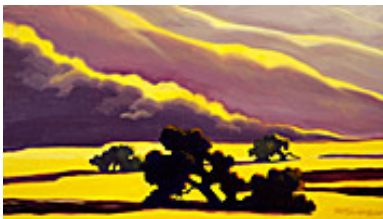

8 x 20 inches | Oil on board

Signed lower right

155030

GOWEN, ROBIN.

Out to the Sea, 2010

8 x 18 inches | Oil on board

Signed lower right

155035