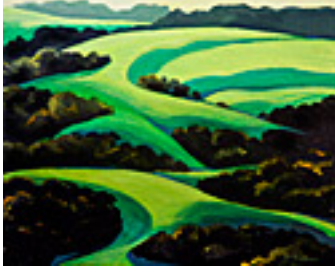

155036

GOWEN, ROBIN.

Glazed Hills, 2011

8 x 10 inches | Oil on board

Signed lower right