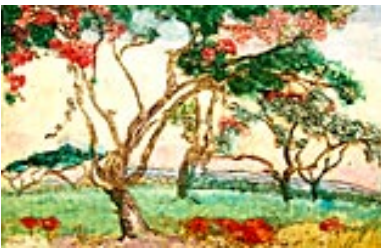

MAYHEW, NELL BROOKER.

The River Sioux - Triptych, Circa 1915
x inches | Etched monotype.

153658

MAYHEW, NELL BROOKER.

The Silver Sea,
17 x 12.75 inches | Etched
Signed lower right.

153929

MAYHEW, NELL BROOKER.

Tree and Hillside II, c 1907
15.75 x 20 inches | Etched
Signed lower right

153647

MAYHEW, NELL BROOKER.

Sycamores and Poppies, 1920's
12.5 x 18.5 inches | Etched
Unsigned.

153771

MAYHEW, NELL BROOKER.

By the Sea I,
12.5 x 19 inches | Etched monotype.
Signed lower left.