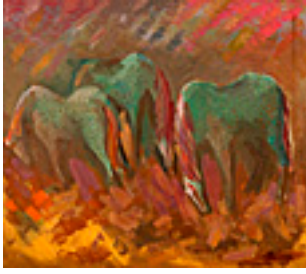

149430

ALDRIN, ANDERS.

"Mallissa" (Black Woman With Mirror), 1944

36 x 24 inches | Oil on canvas.

Signed lower right.

149447

ALDRIN, ANDERS.

In the Woods,

24 x 30 inches | Oil on canvas.

Signed lower right.

149448

ALDRIN, ANDERS.

Red Chair and Red Door, Circa 1940

30 x 24 inches | Oil on canvas.

Signed lower right.

149420

ALDRIN, ANDERS.

The Inlet, 1939

42 x 48 inches | Oil on canvas

Signed lower right

149422

NOT FOR SALE

ALDRIN, ANDERS.

Echo Park - Five Visitors, 1940

26 x 34 inches | Oil on canvas

Signed lower right

149426

ALDRIN, ANDERS.

Three Green Horses, Circa 1940

28 x 32 inches | Oil on canvas

Signed lower right

149531