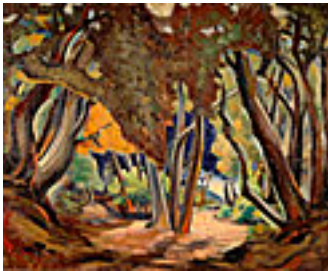

149430

ALDRIN, ANDERS.

"Mallissa" (Black Woman With Mirror), 1944

36 x 24 inches | Oil on canvas.

Signed lower right.

149447

ALDRIN, ANDERS.

In the Woods,

24 x 30 inches | Oil on canvas.

Signed lower right.

149448

ALDRIN, ANDERS.

Red Chair and Red Door, Circa 1940

30 x 24 inches | Oil on canvas.

Signed lower right.

149420