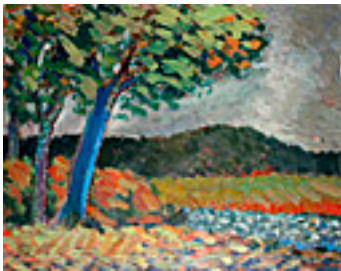

149178

ALDRIN, ANDERS.

Tujunga - Cottonwood Trees, 1922.

20 x 26 inches | Oil on canvas.

Signed lower right.