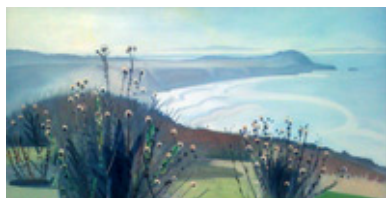

Refugio 1, 2009.

29 x 18 inches | Oil on canvas over

Signed on back.

151071

PERKO, ANGELA.

Old Sycamore, 2005

36 x 24 inches | Oil on canvas

Signed lower right