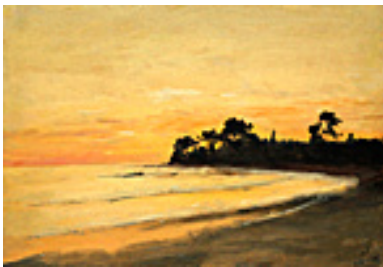

Spokane River, 1931

14 x 15 inches | Oil on canvas

Signed lower right

127891

COOPER, COLIN CAMPBELL.

View of Houses along a Canal, c 1920

21 x 14.5 inches | Oil on canvas

Signed lower left

153675

DE FOREST, LOCKWOOD.

Fernald Point at Sunset, Feb 1, 1909

9.75 x 14 inches | Oil on artist's card

Signed lower right

153688

DE FOREST, LOCKWOOD.

Santa Barbara Rincon Peak - Blue Sea, Dec 20, 1914