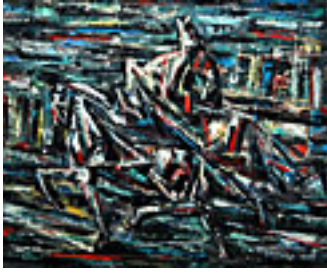

154360

TAIRA, FRANK.

Two Horses, 1957

20.75 x 25.5 inches | Oil on canvas

Signed lower right