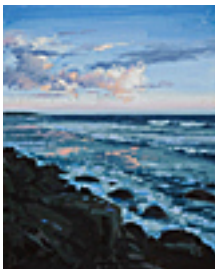

153137

NAVA, JOHN.

Mussel Shoals 1, 2009.

10 x 8 inches | Oil on canvas over

Signed lower center.

150320

NORDFELDT, B.J.O..

Still Life with Squash, 1940