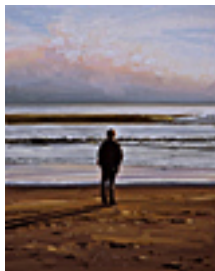

153133

NAVA, JOHN.

Hendry's 7, 2009.

10 x 8 inches | Oil on canvas over

Signed lower center.