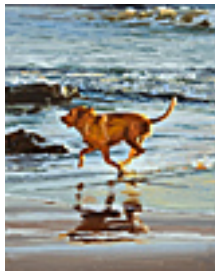

Signed lower center

153131

NAVA, JOHN.

Hendry's 5, 2008

14 x 11 inches | Oil on canvas over

Signed lower center

153132

NAVA, JOHN.