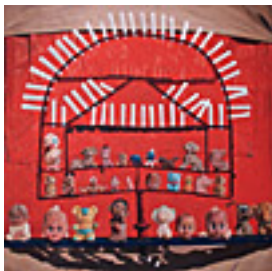

152300

SMITH, JACK R..

Essaouira Shooting Gallery, 2000.

68 x 68 inches | Oil on linen.