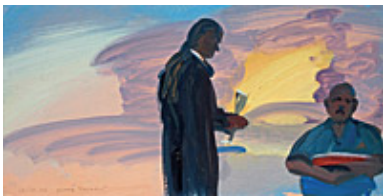

152184

PITCHER, HANK.

Revelers; (New Year's Eve), 12/31/2006

8 x 16 inches | Oil on board.

Signed lower left.