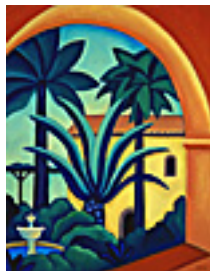

151074

PERKO, ANGELA.

Mission Garden Santa Ynez, 2006.

18 x 14 inches | Oil on canvas.

Signed lower right.