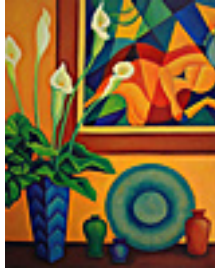

151175

PERKO, ANGELA.

Still Life with Calla Lilies, 2007.

28 x 22 inches | Oil on canvas.

Signed lower right.