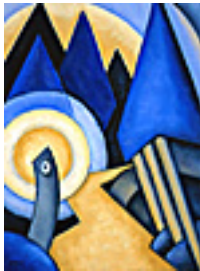

151067

PERKO, ANGELA.

Path at Sunset #2 (Abstract Blue and Yellow), 2005.

12 x 9 inches | Oil on canvas.

Signed lower right.