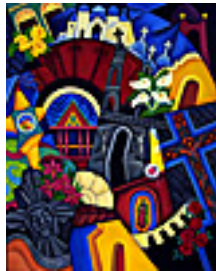

151060

NOT FOR SALE

PERKO, ANGELA.

Campo Santo de Maya, 2007.

70 x 55 inches | Oil on canvas.

Signed lower right.