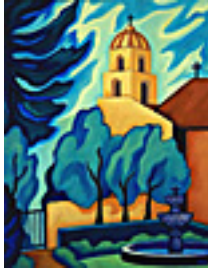

20 x 16 inches | Oil on canvas.

Signed lower left.

151074

PERKO, ANGELA.

Mission Garden Santa Ynez, 2006.

18 x 14 inches | Oil on canvas.

Signed lower right.

151075