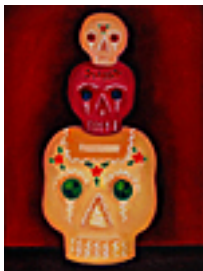

151187

PERKO, ANGELA.

Sugar Skulls, 2007.

12 x 9 inches | Oil on canvas.

Signed on back.