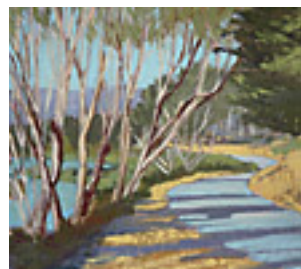

149950

STRASBURG, NICOLE.

Marsh Road, 2005.

8.25 x 9.25 inches | Oil on wallis

Signed on back.