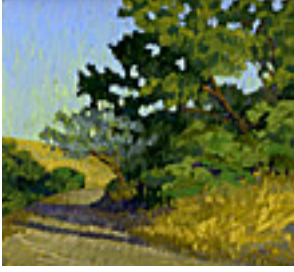

149972

STRASBURG, NICOLE.

La Paloma Ranch, 2005.

8.25 x 9.25 inches | Oil and pastel on

Signed on back.