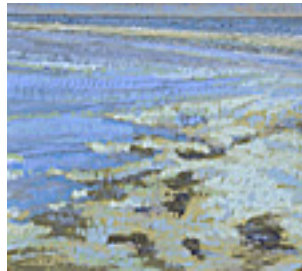

Runoff, 2005.

8.25 x 9.25 inches | Oil on wallis

Signed on back.

149956

STRASBURG, NICOLE.

Wilcox, 2005.

8.25 x 9.25 inches | Oil on wallis

Signed on back.