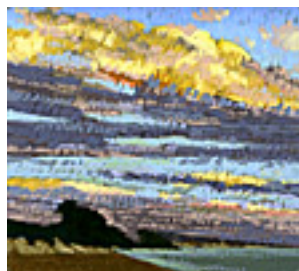

149986

STRASBURG, NICOLE.

Evening Color, 2005.

8.25 x 9.25 inches | Oil and pastel on

Signed on back.