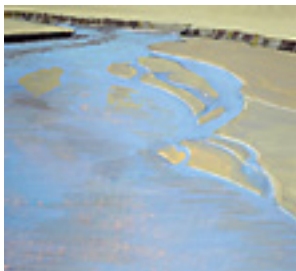

149955

STRASBURG, NICOLE.

Runoff, 2005.

8.25 x 9.25 inches | Oil on wallis

Signed on back.