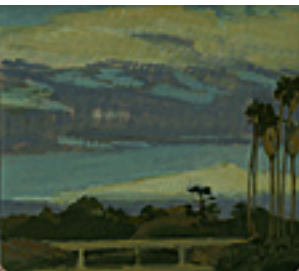

149980

STRASBURG, NICOLE.

Crossing, 2005.

8.25 x 9.25 inches | Oil on wallis

Signed on back.