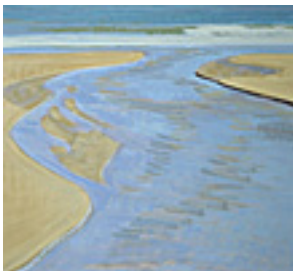

149954

STRASBURG, NICOLE.

Wash 2, 2005.

8.25 x 9.25 inches | Oil on wallis

Signed on back.