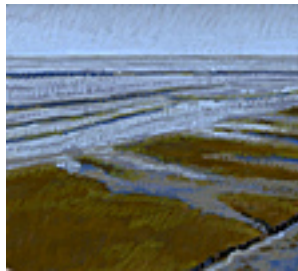

149989

STRASBURG, NICOLE.

Foggy Morning, 2005.

8.25 x 9.25 inches | Oil on wallis

Signed on back.