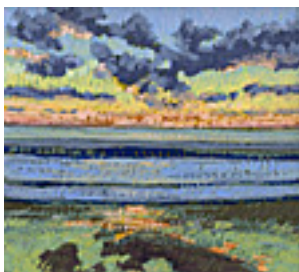

Tide Wash, 2005.

8.25 x 9.25 inches | Oil on wallis

Signed on back.

149983

STRASBURG, NICOLE.

White Water, 2005.

8.25 x 9.25 inches | Oil and pastel on

Signed on back.