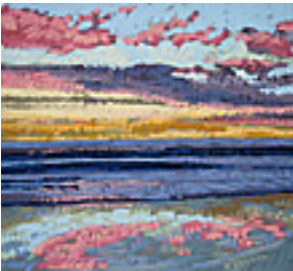

149941

STRASBURG, NICOLE.

Tide, 2005.

8.25 x 9.25 inches | Oil and pastel on

Signed on back.

149942

STRASBURG, NICOLE.

Twilight 2, 2005.