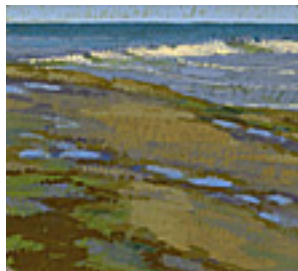

149975

STRASBURG, NICOLE.

Summer Tide, 2005.

8.25 x 9.25 inches | Oil and pastel on

Signed on back.