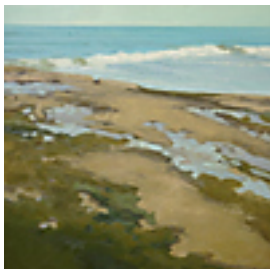

149908

STRASBURG, NICOLE.

Morning Tide, 2005.

24 x 24 inches | Oil on board.

Signed on back.