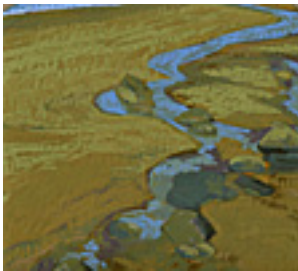

149953

STRASBURG, NICOLE.

Low Tide, 2005

8.25 x 9.25 inches | Oil and pastel on

Signed on back