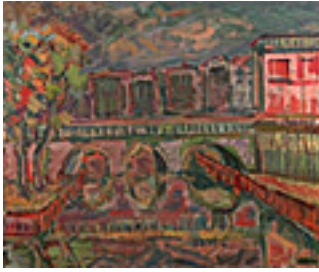

149419

ALDRIN, ANDERS.

Paris Bridge, 1954

32 x 38 inches | Oil on canvas.

Signed lower right.