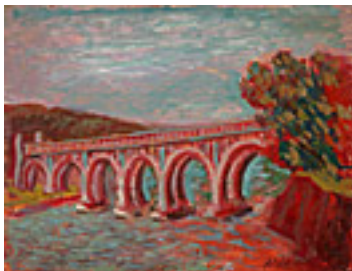

Signed lower right

149203

ALDRIN, ANDERS.

Train in LA (Bridge in Los Angeles Series), Circa 1942.

12 x 20 inches | Oil on masonite.

Signed lower right.

149450

ALDRIN, ANDERS.