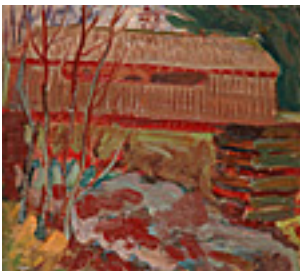

Bridge with Blue Sky,

11 x 14 inches | Pastel on Board

Signed lower right

149398

ALDRIN, ANDERS.

Bridge House with Blue Sky,

12 x 13.5 inches | Oil on masonite

Signed lower right