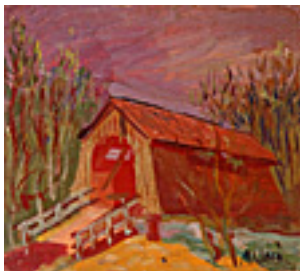

Bridge with Blue Sky,

11 x 14 inches | Pastel on Board

Signed lower right

149398

ALDRIN, ANDERS.

Bridge House with Blue Sky,

12 x 13.5 inches | Oil on masonite

Signed lower right

149399

ALDRIN, ANDERS.

Bridge House from Below,

12 x 13.5 inches | Oil on masonite.

Unsigned.

149446

ALDRIN, ANDERS.

Bridge House with Mauve Sky,