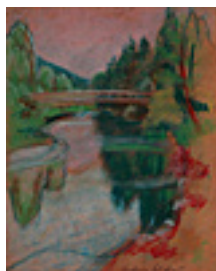

149406

ALDRIN, ANDERS.

Bridge, Varmland Sweden,

6.25 x 8.75 inches | Oil on masonite

Signed lower right

149407

ALDRIN, ANDERS.

Green Bridge in Blue Background,

6.25 x 8.75 inches | Oil on masonite.

Signed lower right.

149409

ALDRIN, ANDERS.

Yellow Bridge with Orange Background,

8.75 x 9.5 inches | Oil on masonite.

Signed lower left.

149572

ALDRIN, ANDERS.

Bridge over Stream,

13 x 10 inches | Pastel on paper

Signed lower right

149386

ALDRIN, ANDERS.

The Bend In The River, 1940

11 x 14 inches | Oil on canvas