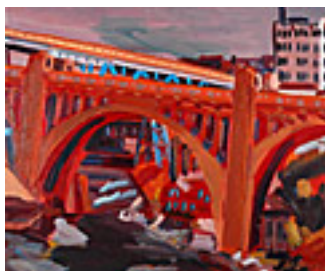

149470

ALDRIN, ANDERS.

Red Bridge, Blue Bridge , 1939

20 x 24 inches | Oil on canvas

Signed lower right