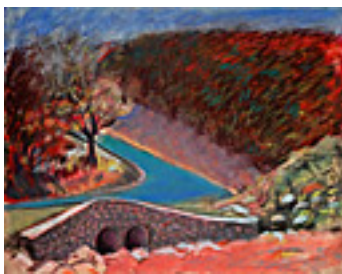

Bridge with Two Towers,

18 x 22 inches | Oil on canvas

Unsigned

149530

ALDRIN, ANDERS.

Bridge over Green Waters,

18 x 24 inches | Oil on canvas.

Signed lower right.