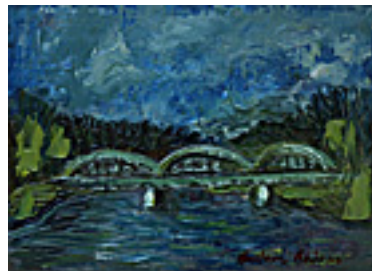

149406

ALDRIN, ANDERS.

Bridge, Varmland Sweden,

6.25 x 8.75 inches | Oil on masonite

Signed lower right

149407

ALDRIN, ANDERS.

Green Bridge in Blue Background,

6.25 x 8.75 inches | Oil on masonite.

Signed lower right.

149409

ALDRIN, ANDERS.

Yellow Bridge with Orange Background,

8.75 x 9.5 inches | Oil on masonite.

Signed lower left.

149572