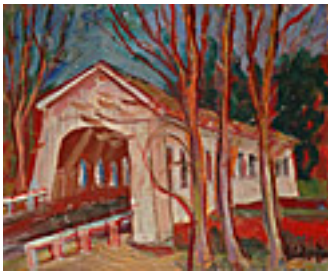

Signed lower right

149501

ALDRIN, ANDERS.

Spokane Bridge (Pastel),

11 x 14 inches | Pastel on paper

Signed lower right

149502

ALDRIN, ANDERS.

Bridge with Blue Sky,

11 x 14 inches | Pastel on Board

Signed lower right

149398

ALDRIN, ANDERS.

Bridge House with Blue Sky,

12 x 13.5 inches | Oil on masonite

Signed lower right