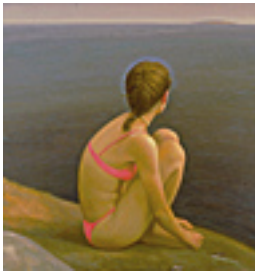

22.5 x 26.5 inches | Oil on panel.

Signed.

**127087**

BARTLETT, BO.

Study for Dancer, 2003.

31 x 25 inches | Oil on panel.

Signed.

**127085**

BARTLETT, BO.

Still Point, 2003.

57.5 x 57.5 inches | Oil on linen.

Signed.

**127083**

BARTLETT, BO.

The Way, 2003.

94 x 124 inches | Oil on linen.