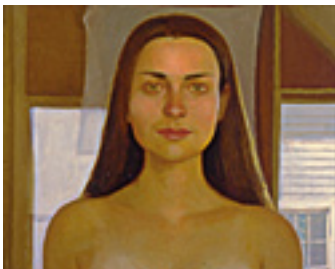

Memory, 2003.

19 x 16 inches | Oil on panel.

Signed.

**127096**

BARTLETT, BO.

Ambergris, 2002.

20.5 x 30.5 inches | Oil on panel.

Signed.

**127086**

BARTLETT, BO.

Sweet, 2003.

16 x 19 inches | Oil on panel.

Signed.

**127090**

BARTLETT, BO.

Natasha As Jesus, 2003.