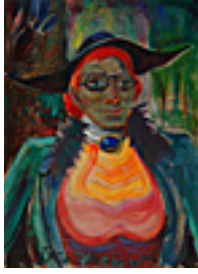

151163

LEBRUN, RICO.

Study for "The Magdalene", c 1950

30 x 25 inches | Oil on canvas

Unsigned

109460

LUTZ, DAN.

Gambler's Dream, 1945

14 x 18 inches | Oil on canvas

Signed left center

110714

NOT FOR SALE

LUTZ, DAN.

Busman's Holiday, 1937

18 x 14 inches | Oil on canvas

Signed lower left

152236

MESSICK, BEN.

The Black Widow, 1930s.

29.5 x 17 inches | Oil on canvas

Signed lower right

107430

MESSICK, BEN.

Female Impersonator, Late 1930s

30 x 21 inches | Casein on paper

Signed lower center

151402

SCHAAD, BENTLEY.

Still Life of Oranges with Black Leaves, 1957

30 x 36 inches | Oil on canvas

Signed lower left

159542