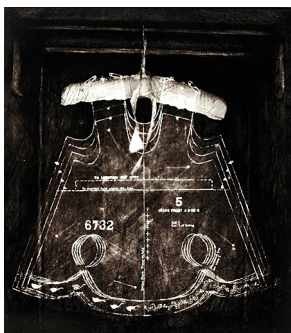

150164

DE ERDELY, FRANCIS.

Self Portrait,

17 x 15 inches | Ink on paper

Signed lower right

151145

DEUTSCH, BORIS.

Untitled - Barn Landscape, 1945

20 x 16 inches | Oil on canvas

Signed upper right

150217

NOT FOR SALE

FEITELSON, LORSER.

Seated Nude from the Back, c 1930

29.5 x 23.5 inches | Oil on panel

Signed lower left

150918

FISHER, ANYA.

The Contest, 1949

16.5 x 30.5 inches | Oil on masonite

Signed lower right

152778

GOLEMBOSKI, CAROL.

Perfect Fit, 2003.