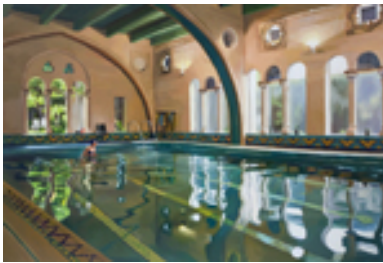

26 x 26 inches | Oil on canvas

Signed

162673

CHIDLAW, PATRICIA.

Pool, Berkeley, City Club, 2020

24 x 36 inches | Oil on canvas

Signed

162679