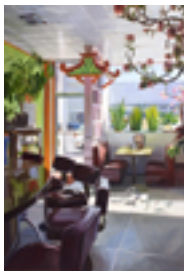

162681

CHIDLAW, PATRICIA.

Rice Bowl Cafe, Lompoc, 2020
30 x 20 inches | Oil on canvas
Signed