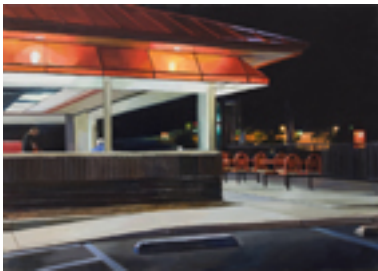

162684

CHIDLAW, PATRICIA.

Nighthawks, Carl's Jr., 2020
20 x 28 inches | Oil on canvas
Signed