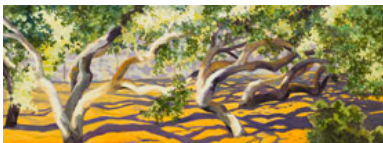

Signed lower right

163484

GOWEN, ROBIN.

Counter Landscape, 2021

16 x 36 inches | Oil on board

Signed lower right

163488

GOWEN, ROBIN.