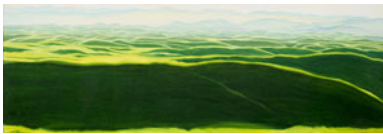

163481

GOWEN, ROBIN.

The Unnamed Hills II, 2021

14 x 42 inches | Oil on board

Signed lower right