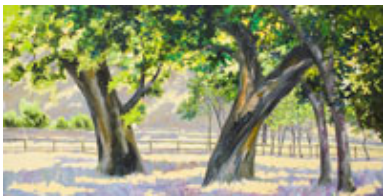

Between Sand and Sky (Cape Poge at

36 x 48 inches | Oil on canvas over

Signed lower right

162694

GOWEN, ROBIN.

Harbor Tour (Edgarton Harbor Light), 2020

20 x 60 inches | Oil on canvas over

Signed lower left

163459

GOWEN, ROBIN.

Reaching Oaks, 2016

24 x 48 inches | Oil on board

Signed lower left

163482

GOWEN, ROBIN.

Indian Valley Afternoon, 2021