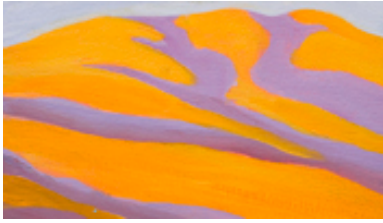

163474

GOWEN, ROBIN.

A Run of Shadows, 2020

3 x 5 inches | Oil on board

Signed lower left