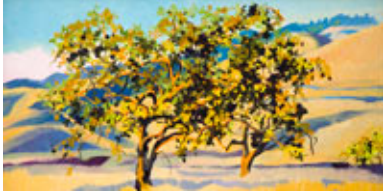

GOWEN, ROBIN.

Persimmons 4C, 2020

8 x 14 inches | Oil on board

Signed lower left

163461

GOWEN, ROBIN.

Evening Colors, Fourth of July, Sedgwick Ranch, 2015

8 x 16 inches | Oil on board