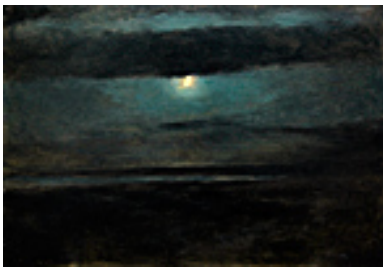

**160420**

CHIDLAW, PATRICIA.

Sunset Sixth Street, 2016

22 x 46 inches | Oil on linen

Signed lower right

**157563**

DABO, LEON.

The Moon on the Lake (aka Moon Rising), 1907

25 x 20 inches | Oil on canvas

Signed lower right

**155606**

DABO, LEON.

Etude - Tree, Rock, and Cloud Forms, c. 1900

5.5 x 7.75 inches | Colored crayon

Signed lower right

**153730**

DE FOREST, LOCKWOOD.

Quarter Moon Over Dark Scape, Aug. 16, 1907.

9.75 x 14 inches | Oil on artist's card

Signed lower left.

**159575**

ERLEBACHER, MARTHA MAYER.

Red, Yellow, Black, 2012

12 x 13 inches | Oil on canvas