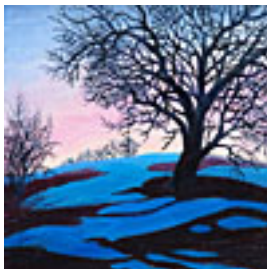

159614

GOWEN, ROBIN.

Thaw, 2015

8 x 8 inches | Oil on board

Signed lower right