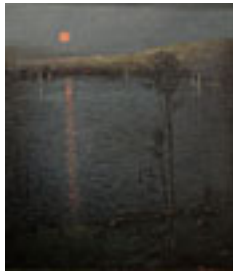

**160420**

CHIDLAW, PATRICIA.

Sunset Sixth Street, 2016

22 x 46 inches | Oil on linen

Signed lower right

**157563**

DABO, LEON.

The Moon on the Lake (aka Moon Rising), 1907

25 x 20 inches | Oil on canvas

Signed lower right

**155606**

DABO, LEON.

Etude - Tree, Rock, and Cloud Forms, c. 1900

5.5 x 7.75 inches | Colored crayon

Signed lower right

**153730**

DE FOREST, LOCKWOOD.

Quarter Moon Over Dark Scape, Aug. 16, 1907.

9.75 x 14 inches | Oil on artist's card

Signed lower left.

**159575**

ERLEBACHER, MARTHA MAYER.

Red, Yellow, Black, 2012

12 x 13 inches | Oil on canvas