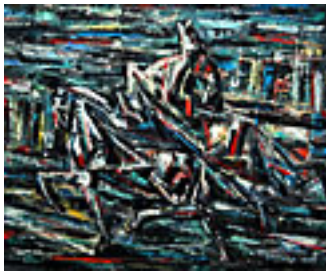

Signed lower right

**158534**

SWIGGETT, JEAN DONALD.

Christmas Candies, 1978

19 x 28 inches | Prismacolor on

Signed lower right

**154360**

TAIRA, FRANK.