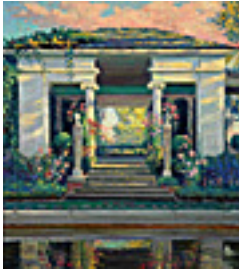

18 x 18 inches | Acrylic on canvas

Signed on back

151635

GORDIN, SIDNEY.

3-22-58, 1958

11 x 16.5 x 2.5 inches | Welded Steel

Signed

151204

HAZARD, ARTHUR.

The Pergola, c. 1925

38 x 34 inches | Oil on canvas

Signed lower left

162203

HUFF, NATHAN.

"A Sudden Lurch to Help", 2019

54 x 21 x 8 inches | Wood