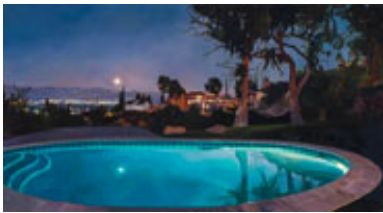

163493

CHIDLAW, PATRICIA.

Moon in the Pool, 2021

25 x 46 inches | Oil on canvas

Signed