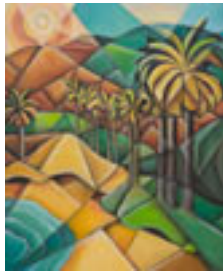

COLMAN, ROI CLARKSON.

Coastal, c. 1930

12 x 16 inches | Oil on canvas

Signed lower right

153855

COOPER, COLIN CAMPBELL.

Cumulus Cloud Study with Pink, Orange and Blue,

4.75 x 6.75 inches | Gouache on

Mountain of the Sun 2, 2018

20 x 16 inches | Mixed media on

Signed on back

162009

NAVA, JOHN.

Summerland 4-2.0, 2009.

69 x 43 inches | Oil on canvas over

Signed lower center