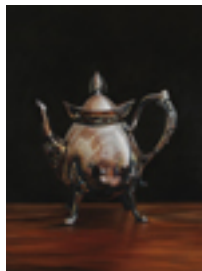

162662

SIGLER, LESLIE LEWIS.

The Intuitive, 2020

16 x 12 inches | Oil on panel

Signed lower right