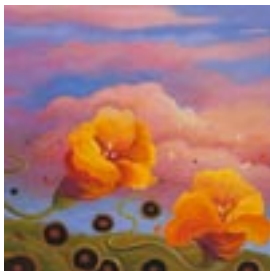

163904

BRUNNER, PHOEBE.

The Seeding Series #37,

12 x 12 inches | Oil on panel

Signed on back